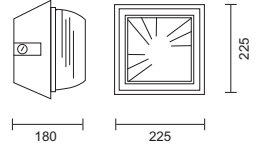

code lamp details

Spirit large

4406 MH/HPS 150W 230V E27
4426 MV 125W 230V E27