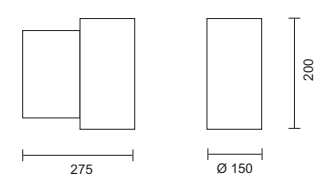

Ada medium up/down

4619.2.35. 1 x 35W   230V G8.5
4619.2.70. 1 x 70W   230V G8.5

Includes MH gear