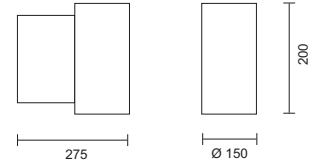

- Outdoor luminaire for metal halide lamps
- Symmetrical light output
- The body is made in powder coated aluminium
- The diffuser is made in tempered glass
- The fitting is sealed using a silicone gasket and allen key screws (fig. 1)
- Includes integral metal halide gear
- Available in two versions up/down and up or down
- Can be installed on normally flammable surfaces
- Class I
- IP 65

Fig. 1

code lamp details

Ada medium up or down

4619.1.35. 1 x 35W 230V G8.5
4619.1.70. 1 x 70W 230V G8.5

Includes MH gear

code lamp details

Ada medium up/down

4619.2.35. 1 x 35W 230V G8.5
4619.2.70. 1 x 70W 230V G8.5