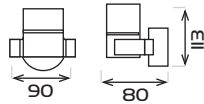

Halogen 220V
Max: 35W/220V/Gu10
Code: LA/7009/II

Also in  Wall 12

SISTAH

DESCRIPTION

Body and Base: Aluminium
Connector: Painted Metal
Includes Transformer

CODES

9243

COLOURS