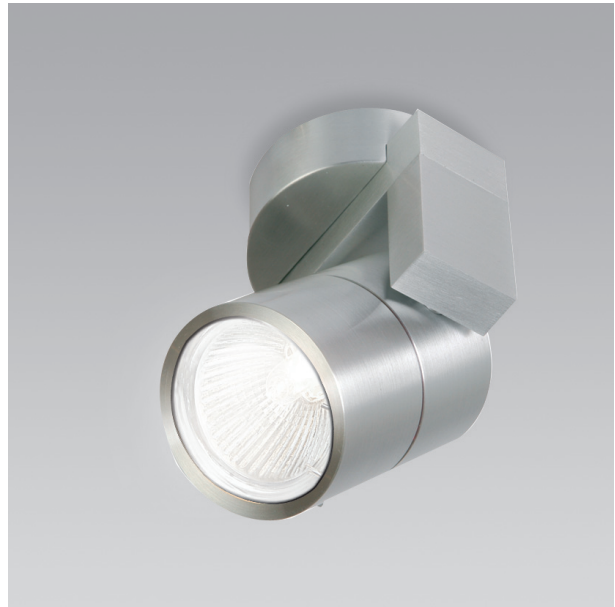

FRESH ALL OVER

DESCRIPTION

Body and Base: Aluminium
Tilting Action

CODES

9239

COLOURS

Natural Anodised

LAMP TYPE

Halogen 220V
Max: 35W/220V/Gu10
Code: LA/7009/II

Also in  Wall 12

SISTAH

DESCRIPTION

Body and Base: Aluminium
Connector: Painted Metal
Includes Transformer

CODES

9243

COLOURS

Natural Anodised

LAMP TYPE

Halogen Dichroic
Max: 50W/12V/Gu5.3
Code: LA/8050/13 38°
LA/8051/13 24°
LA/8052/13 12°
LA/8060/13 60°

MARO

DESCRIPTION

Body and Base: Aluminium
Adjustable Lampholders / Includes Transformer