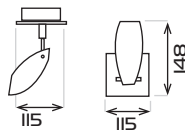

LAMP TYPE

Halogen Dichroic
Max: 50W/12V/Gu5.3
Code: LA/8050/13 38°
LA/8051/13 24°
LA/8052/13 12°
LA/8060/13 60°