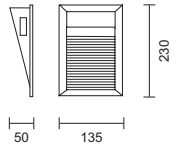

design by Spazio

SPAZIO

9150
Silver Body/
White LED

9250
Silver Body/
Blue LED

code lamp details
Wide recessed LED footlight

4482 1.2W 230V

Integral LED controller

     **115 x 210**