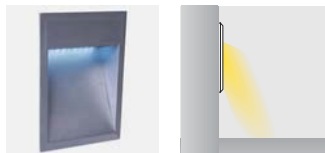

- Recessed LED footlight for outdoor or indoor applications
- Body made in powder coated aluminium with a glass diffuser
- Available in two sizes wide and narrow, both in either a white or blue LED
- Fixing spring clip
- Can be installed on normally flammable surfaces
- Class 2
- IP 54

design by Spazio

SPAZIO

9150
Silver Body/
White LED

9250
Silver Body/
Blue LED

code lamp details
Wide recessed LED footlight

4482 1.2W 230V

Integral LED controller

     **115 x 210**