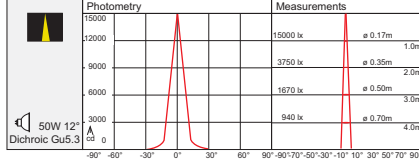

Fig. 1

Tilting Action

-  Natural Anodised
-  Matt Chrome
-  Maso Vola
-  Betta

code lamp details
Maso 1 Light
9270 50W 12V Gu5.3
 Includes integral transformer
  

code lamp details
Vola 1 Light
9268 50W 12V Gu5.3
 Includes integral transformer
  