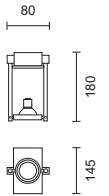

Fig. 1

Tilting Action

-  Natural Anodised
-  Matt Chrome
-  Maso Vola
-  Betta

code lamp details
Maso 1 Light
9270 50W 12V Gu5.3
 Includes integral transformer
  

code lamp details
Vola 1 Light
9268 50W 12V Gu5.3
 Includes integral transformer
  

code lamp details
Vola 4 Light
9365 4 x 50W 12V Gu5.3
 Includes integral transformer
  