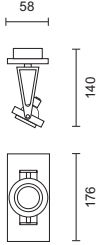

Fig. 1

Tilting Action

-  Natural Anodised
-  Matt Chrome
-  Maso Vola
-  Betta

code lamp details
Maso 1 Light
9270 50W 12V Gu5.3
 Includes integral transformer
  

code lamp details
Vola 1 Light
9268 50W 12V Gu5.3
 Includes integral transformer
  

code lamp details
Vola 4 Light
9365 4 x 50W 12V Gu5.3
 Includes integral transformer
  