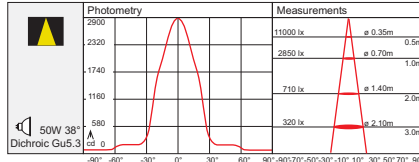

Fig. 1

Tilting Action

-  Natural Anodised
-  Matt Chrome
-  Maso Vola
-  Betta

code lamp details
Maso 1 Light
9270 50W 12V Gu5.3
 Includes integral transformer
  

code lamp details
Vola 1 Light
9268 50W 12V Gu5.3
 Includes integral transformer
  