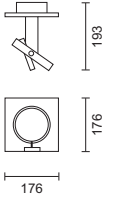

Fig. 1

Fig. 2

03  
Aluminium

code lamp details

1 Light spot

**9360** 50W 12V G53

Includes integral transformer

code lamp details