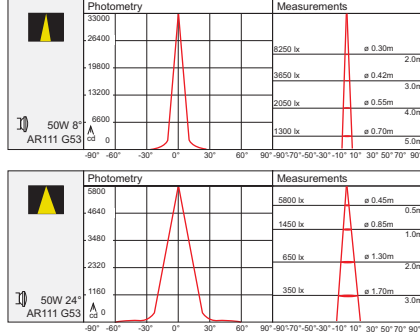

Fig. 1

Fig. 2

03  
Aluminium

code lamp details

1 Light spot

**9360** 50W 12V G53

Includes integral transformer

code lamp details