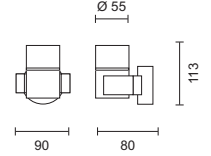

code lamp details
Fresh aluminium tilting spotlight
9239 35W 230V Gu10