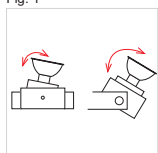

INTERLUDE

- Small surface mounted spotlight
- Body and base made in turned aluminium
- Tilting and swivel actions (fig.1)
- Available in a round and square version
- Can be installed on normally flammable surfaces
- Class 1
- IP 20

Fig. 1