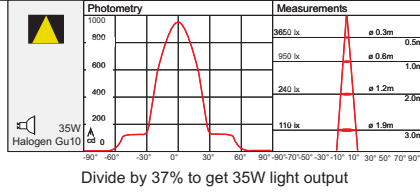

code lamp details
Fresh aluminium tilting spotlight
9239 35W 230V Gu10