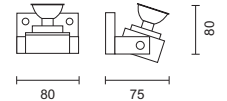

code lamp details
Interlude round surface spotlight
9331 50W 230V Gu10