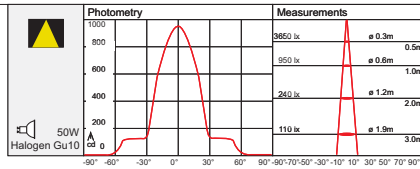

code lamp details
Interlude round surface spotlight
9331 50W 230V Gu10