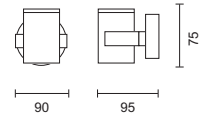

Fig. 1

-  Natural Anodised
-  Aluminium
- 9239
- 9256
- 9330
- 9331

code lamp details
Fresh aluminium tilting spotlight
9239 35W 230V Gu10

code lamp details
Frisk all over aluminium tilting spotlight
9256 35W 230V Gu10