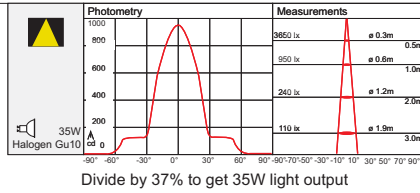

Fig. 1

-  Natural Anodised
-  Aluminium
- 9239
- 9256
- 9330
- 9331

code lamp details
Fresh aluminium tilting spotlight
9239 35W 230V Gu10

code lamp details
Frisk all over aluminium tilting spotlight
9256 35W 230V Gu10