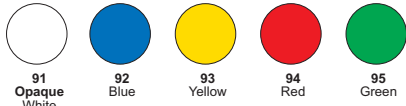

White on Duraflex