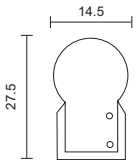

White on Duraflex

code	W's per M	cutting point	lamp Spacing	max length on 1.6Amp Converter

Duraflex - Mini Flat 12V LED

1031.12.94	0.48W	15cm	25.4mm	12m
1031.12.93	0.48W	15cm	25.4mm	12m
1031.12.95	0.96W	7.62cm	25.4mm	6m
1031.12.92	0.96W	7.62cm	25.4mm	6m
1031.12.91	0.96W	7.62cm	25.4mm	6m

Duraflex - Mini Flat 230V LED

1031.94	1.44W	3.3m	27.7mm	264m
1031.93	1.44W	3.3m	27.7mm	264m
1031.95	2.41W	2m	27.7mm	160m
1031.92	2.41W	2m	27.7mm	160m
1031.91	2.41W	2m	27.7mm	160m

code	W's per M	Roll L. per roll	No. of Bulbs	Bulb Specification

Duralight - Round Fixing 230V Xenon

1032.91	2.41W	100m	3240/3168pcs	5V/70mA
1032.94	1.44W	100m	3240/3168pcs	5V/70mA
1032.92	2.41W	100m	3240/3168pcs	5V/70mA
1032.95	2.41W	100m	3240/3168pcs	5V/70mA

code	W's per M	Roll L. per roll	No. of Bulbs	Bulb Specification

Duralight - Square Fixing 230V Xenon

1033.91	2.41W	100m	3240/3168pcs	5V/70mA
1033.94	1.44W	100m	3240/3168pcs	5V/70mA
1033.92	2.41W	100m	3240/3168pcs	5V/70mA
1033.95	2.41W	100m	3240/3168pcs	5V/70mA

code	watts per M	roll L. per roll	no. of Bulbs per unit	cutting unit	bulbs	max. load length with 1.6A conv.

Neonflex - Square Fixing 230V LED

1030.91	6.6W	49.4m	3888pcs	0.91m	72	96m

Neonflex - Square Fixing economical 230V LED

1030.1.96	6.6W	49.4m	3888pcs	0.91m	72	96m

Other colours available on request