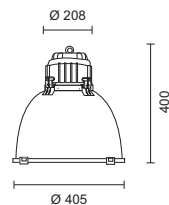

code lamp details

E27 option

IV/439-011 100W 230V E27