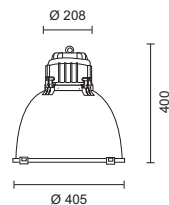

Power cable not supplied