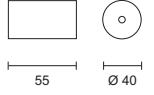

Fig. 1

05  
Natural  
Anodised  
pretty

code lamp details

Round

**9291** 25W 230V G9

code lamp details

Square

**9295** 25W 230V G9