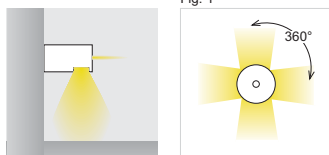

PRETTY

- Surface mounted footlight
- Body made in turned aluminium
- No transformer required
- Up or down lighting
- Body can be rotated 360° due to slot mechanism for fixing onto base (fig.1)
- Can be installed on normally flammable surfaces
- Class 1
- IP 20

Fig. 1