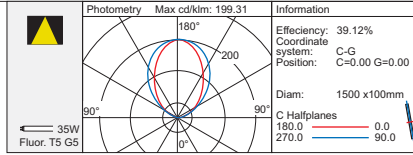

05
Natural
Anodised

code lamp details
Uni 2 light direct/indirect

3811 1500mm 2 x 35W 230V G5
3818 1200mm 2 x 54W 230V G5

code lamp details
Uni 1 light for wall applications

3816 1500mm 35W 230V G5
3823 1200mm 54W 230V G5