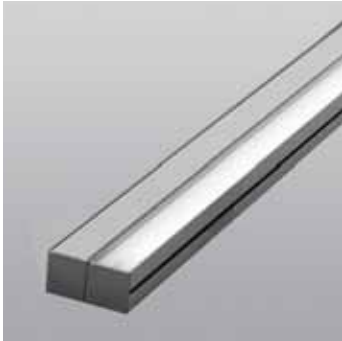

code lamp details
Uni 1 light for wall applications

3816 1500mm 35W 230V G5
3823 1200mm 54W 230V G5