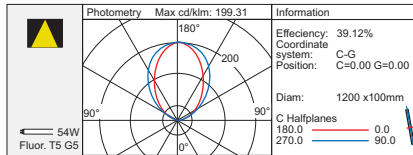

05
Natural
Anodised

code lamp details
Uni 2 light direct/indirect

3811 1500mm 2 x 35W 230V G5
3818 1200mm 2 x 54W 230V G5

code lamp details
Uni 1 light for wall applications

3816 1500mm 35W 230V G5
3823 1200mm 54W 230V G5