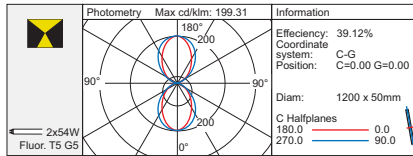

code lamp details
Uni 1 light for wall applications

3816 1500mm 35W 230V G5
3823 1200mm 54W 230V G5