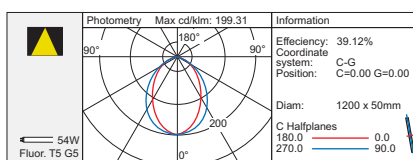

code lamp details

Uni 1 light direct

3814 1500mm 35W 230V G5
3821 1200mm 54W 230V G5