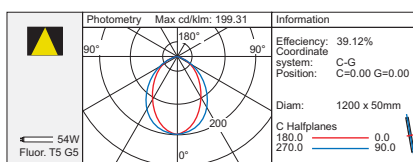

code lamp details

Uni 1 light direct

3815 1500mm 35W 230V G5
3822 1200mm 54W 230V G5

code lamp details

Uni 2 light direct/indirect

3813 1500mm 2 x 35W 230V G5
3820 1200mm 2 x 54W 230V G5

code lamp details

Uni 2 light direct

3812 1500mm 2 x 35W 230V G5
3819 1200mm 2 x 54W 230V G5

code lamp details

Uni 1 light direct

3814 1500mm 35W 230V G5
3821 1200mm 54W 230V G5