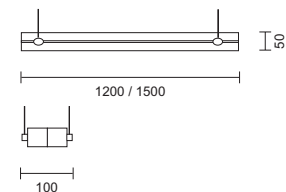

code lamp details

Uni 1 light direct

3815 1500mm 35W 230V G5
3822 1200mm 54W 230V G5

code lamp details

Uni 2 light direct/indirect

3813 1500mm 2 x 35W 230V G5
3820 1200mm 2 x 54W 230V G5

code lamp details

Uni 2 light direct

3812 1500mm 2 x 35W 230V G5
3819 1200mm 2 x 54W 230V G5

code lamp details

Uni 1 light direct

3814 1500mm 35W 230V G5
3821 1200mm 54W 230V G5

05
Natural
Anodised

code lamp details
Uni 2 light direct/indirect