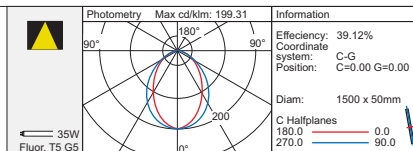

code lamp details

Uni 1 light direct

3814 1500mm 35W 230V G5
3821 1200mm 54W 230V G5