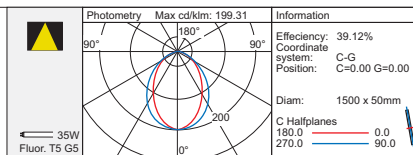

code lamp details

Uni 1 light direct

3815 1500mm 35W 230V G5
3822 1200mm 54W 230V G5

code lamp details

Uni 2 light direct/indirect

3813 1500mm 2 x 35W 230V G5
3820 1200mm 2 x 54W 230V G5

code lamp details

Uni 2 light direct