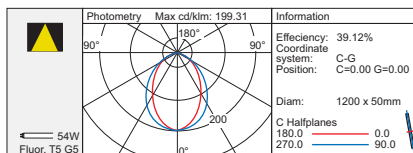

code lamp details

Uni 1 light direct

3815 1500mm 35W 230V G5
3822 1200mm 54W 230V G5

code lamp details

Uni 2 light direct/indirect

3813 1500mm 2 x 35W 230V G5
3820 1200mm 2 x 54W 230V G5

code lamp details

Uni 2 light direct