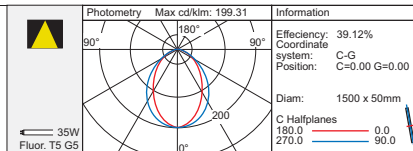

code lamp details

Uni 1 light direct

3815 1500mm 35W 230V G5
3822 1200mm 54W 230V G5

code lamp details

Uni 2 light direct/indirect

3813 1500mm 2 x 35W 230V G5
3820 1200mm 2 x 54W 230V G5

code lamp details

Uni 2 light direct

3812 1500mm 2 x 35W 230V G5
3819 1200mm 2 x 54W 230V G5

code lamp details

Uni 1 light direct

3814 1500mm 35W 230V G5
3821 1200mm 54W 230V G5