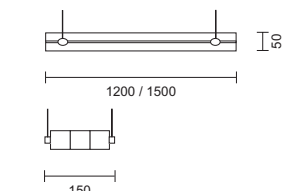

code lamp details

Uni 1 light direct

3815 1500mm 35W 230V G5
3822 1200mm 54W 230V G5

code lamp details

Uni 2 light direct/indirect

3813 1500mm 2 x 35W 230V G5
3820 1200mm 2 x 54W 230V G5

code lamp details

Uni 2 light direct

3812 1500mm 2 x 35W 230V G5
3819 1200mm 2 x 54W 230V G5

code lamp details

Uni 1 light direct

3814 1500mm 35W 230V G5
3821 1200mm 54W 230V G5

05
Natural
Anodised

code lamp details
Uni 2 light direct/indirect