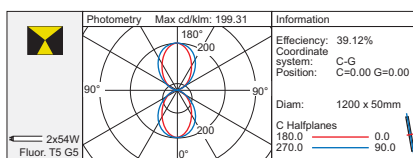

code lamp details

Uni 1 light direct

3815 1500mm 35W 230V G5
3822 1200mm 54W 230V G5

code lamp details

Uni 2 light direct/indirect

3813 1500mm 2 x 35W 230V G5
3820 1200mm 2 x 54W 230V G5

code lamp details

Uni 2 light direct