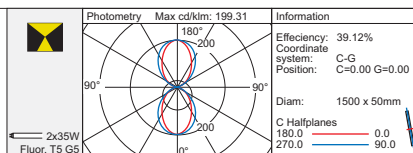

code lamp details

Uni 1 light direct

3815 1500mm 35W 230V G5
3822 1200mm 54W 230V G5

code lamp details

Uni 2 light direct/indirect

3813 1500mm 2 x 35W 230V G5
3820 1200mm 2 x 54W 230V G5

code lamp details

Uni 2 light direct