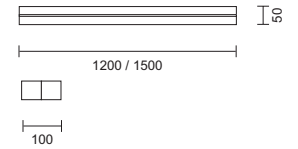

05
Natural
Anodised

code lamp details
Uni 2 light direct/indirect

3811 1500mm 2 x 35W 230V G5
3818 1200mm 2 x 54W 230V G5

code lamp details
Uni 1 light for wall applications

3816 1500mm 35W 230V G5
3823 1200mm 54W 230V G5