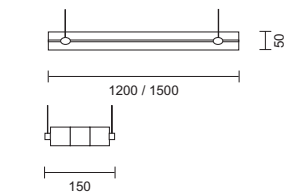

code lamp details

Uni 1 light direct

3815 1500mm 35W 230V G5
3822 1200mm 54W 230V G5

code lamp details

Uni 2 light direct/indirect

3813 1500mm 2 x 35W 230V G5
3820 1200mm 2 x 54W 230V G5

code lamp details

Uni 2 light direct

3812 1500mm 2 x 35W 230V G5
3819 1200mm 2 x 54W 230V G5

code lamp details

Uni 1 light direct

3814 1500mm 35W 230V G5
3821 1200mm 54W 230V G5

05
Natural
Anodised

code lamp details
Uni 2 light direct/indirect