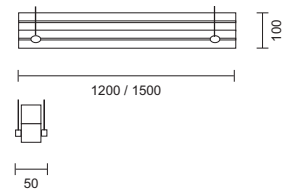

code lamp details

Uni 1 light direct

3815 1500mm 35W 230V G5
3822 1200mm 54W 230V G5

code lamp details

Uni 2 light direct/indirect

3813 1500mm 2 x 35W 230V G5
3820 1200mm 2 x 54W 230V G5

code lamp details

Uni 2 light direct

3812 1500mm 2 x 35W 230V G5
3819 1200mm 2 x 54W 230V G5

code lamp details

Uni 1 light direct

3814 1500mm 35W 230V G5
3821 1200mm 54W 230V G5