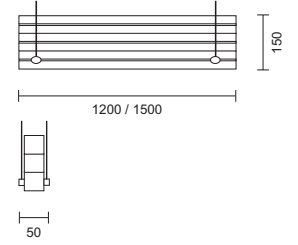

code lamp details
Uni 1 light for wall applications

3816 1500mm 35W 230V G5
3823 1200mm 54W 230V G5