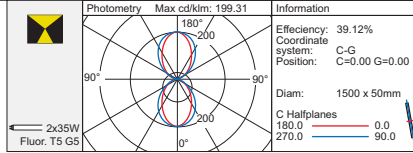

code lamp details
Uni 1 light for wall applications

3816 1500mm 35W 230V G5
3823 1200mm 54W 230V G5