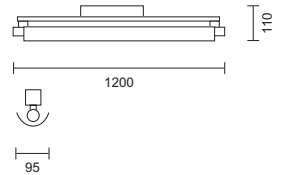

7052 28W 230V G5

Complete with lamp

code lamp details

Barra 3 with perforated diffuser

7053 28W 230V G5

Complete with lamp

code lamp details

Superlight with dark light louvre