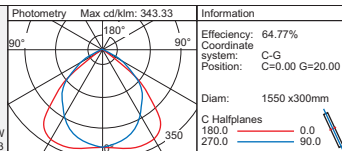

code lamp details

Barra 1 without diffuser

7051 28W 230V G5

Complete with lamp

code lamp details

Barra 2 with anti-glare diffuser

7052 28W 230V G5

Complete with lamp

code lamp details

Barra 3 with perforated diffuser

7053 28W 230V G5

Complete with lamp

code lamp details

Superlight with dark light louvre

7056 2 x 58W 230V G13

Accessories

code details

2m Suspension cables

SUSP-5