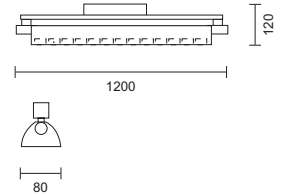

code lamp details

Barra 3 with perforated diffuser

7053 28W 230V G5

Complete with lamp