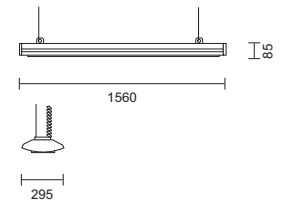

code lamp details

Barra 1 without diffuser

7051 28W 230V G5

Complete with lamp

code lamp details

Barra 2 with anti-glare diffuser

7052 28W 230V G5

Complete with lamp

code lamp details

Barra 3 with perforated diffuser

7053 28W 230V G5

Complete with lamp

code lamp details

Superlight with dark light louvre

7056 2 x 58W 230V G13

Accessories

code details

2m Suspension cables

SUSP-5