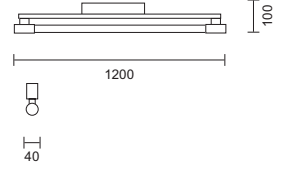

Fig. 1a

Fig. 1b

code lamp details

Barra 1 without diffuser

7051 28W 230V G5

Complete with lamp

code lamp details

Barra 2 with anti-glare diffuser