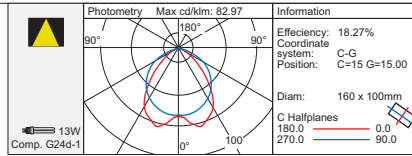

code lamp details
Zelda - up or down light
4521/50 13W 230V G24d-1
4521/31 13W 230V G24d-1
4521/30 13W 230V G24d-1
Includes integral control gear