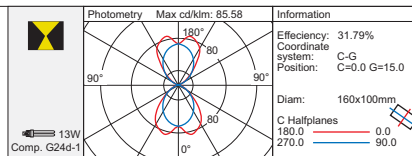

code lamp details
Zelda - up/down light
4522/50 13W 230V G24d-1
4522/31 13W 230V G24d-1
4522/30 13W 230V G24d-1
Includes integral control gear