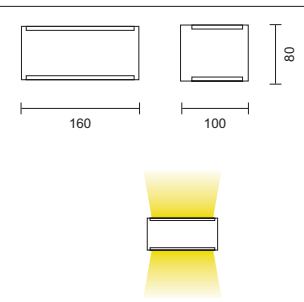

- For outdoor wall mounted applications
- Body is made in powder coated aluminium with a frosted glass diffuser
- Silicon o-ring seals
- Stainless steel external screws
- Available in mono-light or double-light versions
- Fitted with one cable input
- Can be installed on normally flammable surfaces
- Class 1
- IP 54

code lamp details
Zelda - up or down light
4521/50 13W 230V G24d-1
4521/31 13W 230V G24d-1
4521/30 13W 230V G24d-1
 Includes integral control gear

code lamp details
Zelda - up/down light
4522/50 13W 230V G24d-1
4522/31 13W 230V G24d-1
4522/30 13W 230V G24d-1
 Includes integral control gear