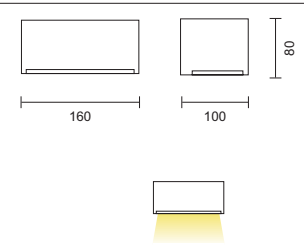

code lamp details
Zelda - up or down light
4521/50 13W 230V G24d-1
4521/31 13W 230V G24d-1
4521/30 13W 230V G24d-1
Includes integral control gear