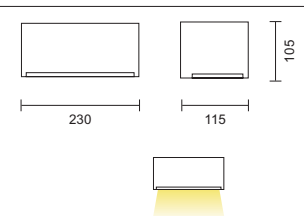

code lamp details
Zelda Maxi - up or down light
4525/50 26W 230V G24d-3
4525/31 26W 230V G24d-3
4525/30 26W 230V G24d-3
Includes integral control gear