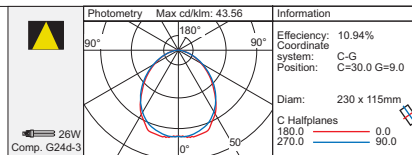

code lamp details
Zelda Maxi - up or down light
4525/50 26W 230V G24d-3
4525/31 26W 230V G24d-3
4525/30 26W 230V G24d-3
Includes integral control gear