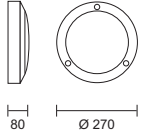

- Fitting for wall and ceiling mounted applications
- Body is made in die-cast aluminium with a glass diffuser
- Available in two designs Thor plain and Thor cross
- Can be installed on normally flammable surfaces
- Class 1
- IP 44

code lamp details

Thor plain

4403 2 x 9W 230V G23

Includes integral control gear

code lamp details

Thor cross

4404 2 x 9W 230V G23

Includes integral control gear