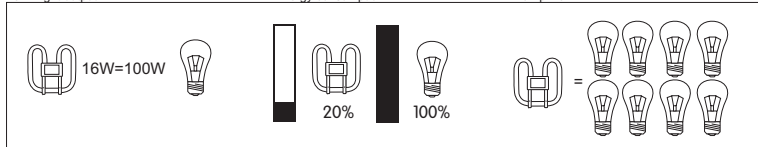

- Range of outdoor bulkheads
- Simple design and shape with excellent light emission
- Body made in thermoplastic material with frosted polycarbonate diffuser and matt opal diffuser on the Ilse
- Stainless steel screws
- Utilizes various lamp sources
- All compact fluorescent versions include a magnetic ballast
- Remove the Ilse diffuser by lifting the white clip upward toward the diffuser (fig. 1a-b)
- Can be installed on normally flammable surfaces
- Class 1
- IP 54
- IP 44 (Ilse)

16W Light output

Energy consumption

Lamp life

Fig. 1a

Fig. 1b

-  31
White
-  50
Aluminium
- 4496
- 4497
- 4498
- 4499
- 4506
- 4507

code lamp details

Susan bulkhead
4496.116 16W 230V 2D
 Includes magnetic control gear