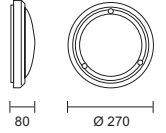

- Range of outdoor bulkheads
- Simple design and shape with excellent light emission
- Body made in thermoplastic material with frosted polycarbonate diffuser and matt opal diffuser on the Ilse
- Stainless steel screws
- Utilizes various lamp sources
- All compact fluorescent versions include a magnetic ballast
- Remove the Ilse diffuser by lifting the white clip upward toward the diffuser (fig. 1a-b)
- Can be installed on normally flammable surfaces
- Class 1
- IP 54
- IP 44 (Ilse)

16W Light output

Energy consumption

Lamp life

Fig. 1a

Fig. 1b

-  31
White
-  50
Aluminium
- 4496
- 4497
- 4498
- 4499
- 4506
- 4507

code lamp details

Susan bulkhead
4496.116 16W 230V 2D
 Includes magnetic control gear

4496.209 2 x 9W 230V G23
 Includes magnetic control gear

code lamp details

Lisa bulkhead
4497.175 75W 230V E27
Emily bulkhead
4498.218 2 x 18W 230V G24d-2
 Includes magnetic control gear

code lamp details