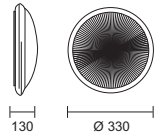

code lamp details

Lisa bulkhead
4497.175 75W 230V E27
Emily bulkhead
4498.218 2 x 18W 230V G24d-2
Includes magnetic control gear