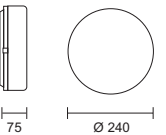

16W Light output

Energy consumption

Lamp life

Fig. 1a

Fig. 1b

-  31
White
-  50
Aluminium
- 4496
- 4497
- 4498
- 4499
- 4506
- 4507

code lamp details

Susan bulkhead
4496.116 16W 230V 2D
 Includes magnetic control gear

Ava bulkhead
4499.175 75W 230V E27

4497.209 2 x 9W 230V G23
 Includes magnetic control gear

code lamp details

Ilse Fluorescent 2D option
4506.116 16W 230V 2D
 Includes magnetic control gear

Ilse E27 option
4507.175 75W 230V E27