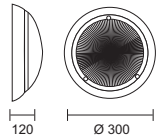

code lamp details

Ava bulkhead
4499.175 75W 230V E27