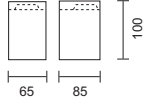

- Interior/exterior wall range
- Body in turned aluminium with frosted glass diffuser
- For use with 230V dichroics
- Available in two options
 - Large
 - Small
- Can be installed on normally flammable surfaces
- Class 1
- IP 40

51
European Grey

code lamp details

Small option

9340 35W 230V Gu10

code lamp details

Large option

9341 2 x 35W 230V Gu10