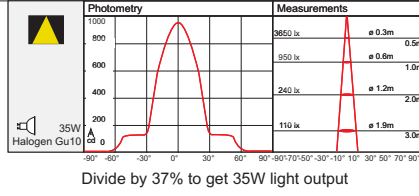

Fresh bi

9238 35W 230V Gu10