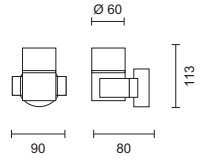

51
European Grey
Fresh bi

51
Matt Grey
Frisk twice

code lamp details

Fresh bi

9238 35W 230V Gu10

code lamp details

Frisk twice aluminium dichroic wall light

9257 2 x 35W 230V Gu10