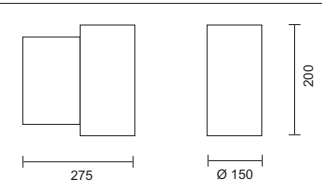

code lamp details

Ada Maxi Large bidirectional light

4620 2 x 70W 230V G12

Includes integral control gear