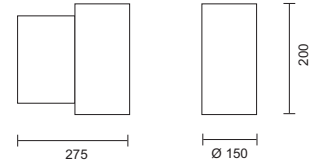

- Outdoor luminaire for metal halide lamps
- Symmetrical light output
- The body is made in powder coated aluminium
- The diffuser is made in tempered glass
- The fitting is sealed using a silicone gasket and allen key screws (fig. 1)
- Includes integral metal halide gear
- Available in two versions up/down and up or down
- Can be installed on normally flammable surfaces
- Class I
- IP 65

Fig. 1

code lamp details

Ada Medium up or down

4619.1.35 1 x 35W 230V G8.5
4619.1.70 1 x 70W 230V G8.5

Includes MH gear

code lamp details

Ada Medium up/down

4619.2.35 1 x 35W 230V G8.5
4619.2.70 1 x 70W 230V G8.5