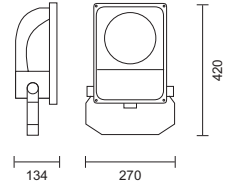

Woodlands Day Spa - Muldersdrift

- High-powered floodlight
- The body is made from die-cast aluminium with a tempered glass diffuser and a 99.9% pure aluminium reflector
- Available in two versions a narrow beam for area specific lighting and a wide beam for general lighting
- Lamp types include metal halide, mercury vapour and high pressure sodium lamps
- Can be installed on normally flammable surfaces
- Class 1
- IP 55

code lamp details

Narrow beam

XX/2017 150W 230V Rx7s
XX/2018 70W 230V Rx7s

Includes integral control gear

code lamp details

Wide beam

XX/2010 150W 230V Rx7s
XX/2011 70W 230V Rx7s
XX/2012 MV 125W 230V E27
XX/2013 MV 80W 230V E27
XX/2015 HPS 70W 230V E27