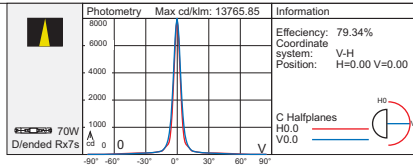

Woodlands Day Spa - Muldersdrift

- High-powered floodlight
- The body is made from die-cast aluminium with a tempered glass diffuser and a 99.9% pure aluminium reflector
- Available in two versions a narrow beam for area specific lighting and a wide beam for general lighting
- Lamp types include metal halide, mercury vapour and high pressure sodium lamps
- Can be installed on normally flammable surfaces
- Class 1
- IP 55

code lamp details

Narrow beam

XX/2017 150W 230V Rx7s
XX/2018 70W 230V Rx7s

Includes integral control gear

code lamp details

Wide beam

XX/2010 150W 230V Rx7s
XX/2011 70W 230V Rx7s
XX/2012 MV 125W 230V E27
XX/2013 MV 80W 230V E27
XX/2015 HPS 70W 230V E27