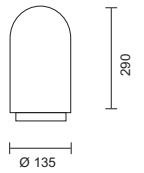

Hatrick pole top

1012/390 25W 230V E27

code lamp details

Peta pole top H290

1013/290 20W 230V E27

Peta pole top H210

1013/210 15W 230V E27

Accessories

code details

Pole base

160900

code details

Various arms

125001 Standard arm
125002 Large arm

code details

Wall top base

119001

code details

PVC 1m pole

160902

code details

Aluminium poles in black

160100 1m
160120 1.2m
160150 1.5m
160250 2.5m
160300 3m
160400 4m