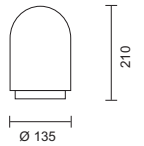

Hatrick pole top

1012/390 25W 230V E27

code lamp details

Peta pole top H290

1013/290 20W 230V E27

Peta pole top H210

1013/210 15W 230V E27

Accessories

code details

Pole base

160900

code details

Various arms

125001 Standard arm
125002 Large arm

code details

Wall top base

119001

code details

PVC 1m pole

160902

code details

Aluminium poles in black

160100 1m
160120 1.2m
160150 1.5m
160250 2.5m
160300 3m
160400 4m