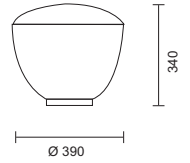

code lamp details

Peta pole top H290

1013/290 20W 230V E27