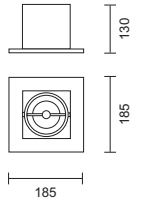

1 Light

3011 50W 12V G53

Remote transformer required