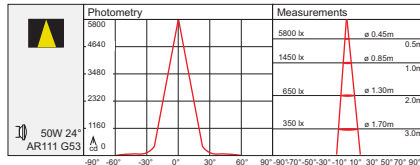

Accessories

code details weight

STR 50 dimmable safety transformer

7301 50VA 750grms

See transformers, gears and accessories

code details weight

Precise electronic dimmable transformer

7373 20-50VA 70.4grms