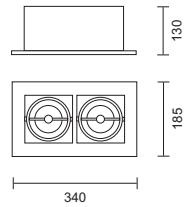

code lamp details

1 Light

3011 50W 12V G53

Remote transformer required

code lamp details

2 Light

3012 2 x 50W 12V G53

Remote transformer required