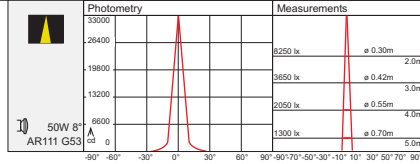

code lamp details

2 Light

3012 2 x 50W 12V G53

Remote transformer required