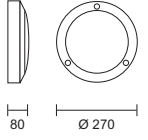

31  
White

50  
Silver

code lamp details

Thor plain

**4403** 2 x 9W 230V G23

Includes integral control gear

code lamp details

Thor cross

**4404** 2 x 9W 230V G23

Includes integral control gear