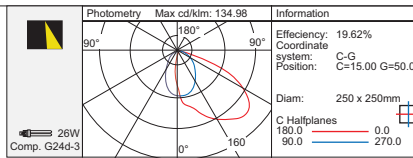

PAOLA

- Light fitting for wall and ceiling mounting
- Body is made in phosphor chromatised and polyester powder coated die-cast aluminium
- Available in either a symmetrical or asymmetrical version
- The symmetrical version utilizes a sandblasted tempered glass diffuser whilst the asymmetrical utilizes a clear glass diffuser
- Symmetric and asymmetric optics in polished pure aluminium
- Fitting includes: silicon gasket and exterior A2 stainless steel screws
- Cabling made via two plastic M16 cable glands ($\varnothing < 10\text{mm}$ cables)
- Can be installed on normally flammable surfaces
- Class 1
- IP 65

PAOLINA

- Compact light fitting for wall and ceiling mounting
- Body is made in phosphor chromatised and polyester powder coated die-cast aluminium
- Available in either a symmetrical, asymmetrical or directional louvre version
- The symmetrical and directional louvre version come complete with a sandblasted glass diffuser whilst the asymmetrical version complete with a clear glass diffuser
- The fitting utilizes pure aluminium optics
- Fitting includes: silicon gasket and exterior A2 stainless steel screws
- Cabling via a plastic M16 cable gland ($\varnothing < 10\text{mm}$ cables)
- Can be installed on normally flammable surfaces
- Class 1
- IP 65

code lamp details
Paola symmetrical wall/ceiling fitting
AR/891600 2 x 26W 230V G24d-3
 Includes integral control gear

code lamp details
Paola asymmetrical wall/ceiling fitting
AR/890914 26W 230V G24d-3
 Includes integral control gear