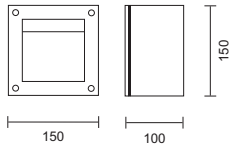

code lamp details
Paolina asymmetrical wall/ceiling fitting
AR/891814 100W 230V R7s
Includes integral control gear

code lamp details
Paolina directional louvre wall/ceiling fitting
AR/892305 18W 230V Gx24d-2
Includes integral control gear