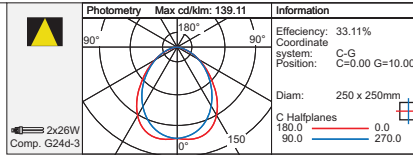

code lamp details
Paola symmetrical wall/ceiling fitting
AR/891600 2 x 26W 230V G24d-3
Includes integral control gear