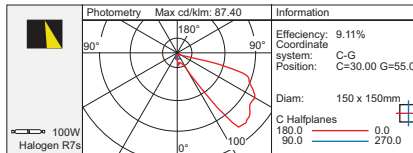

code lamp details
Paolina asymmetrical wall/ceiling fitting
AR/891814 100W 230V R7s
Includes integral control gear

code lamp details
Paolina directional louvre wall/ceiling fitting
AR/892305 18W 230V Gx24d-2
Includes integral control gear