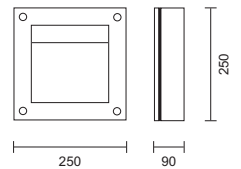

code lamp details
Paola asymmetrical wall/ceiling fitting
AR/890914 26W 230V G24d-3
Includes integral control gear