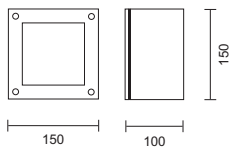

code lamp details
Paolina symmetrical wall/ceiling fitting
AR/892323 18W 230V Gx24d-2
Includes integral control gear