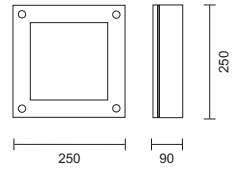

code lamp details
Paola symmetrical wall/ceiling fitting
AR/891600 2 x 26W 230V G24d-3
Includes integral control gear