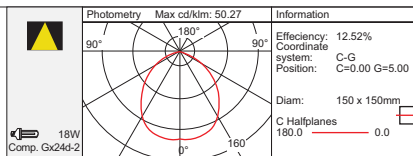

code lamp details
Paolina symmetrical wall/ceiling fitting
AR/892323 18W 230V Gx24d-2
Includes integral control gear