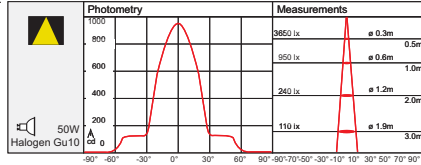

code lamp details

Wall mount up and downlighter

DY/5022 2 x 20W 12V Gu5.3

Includes integral transformer

Divide by 37% to get 35W/Gu10 output