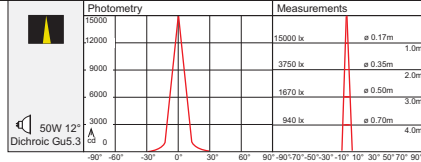

code lamp details

Wall mount up or downlighter

DY/5021 35W 12V Gu5.3

Includes integral transformer