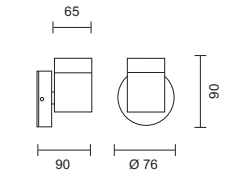

code lamp details

Wall mount up or downlighter

**DY/5021** 35W 12V Gu5.3

Includes integral transformer

230V Wall mount up or downlighter

**DY/5023** 35W 230V Gu10

code lamp details

Wall mount up and downlighter