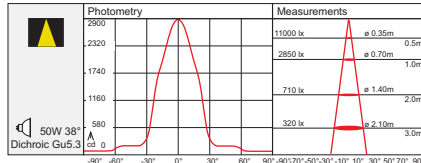

230V Wall mount up or downlighter

DY/5023 35W 230V Gu10