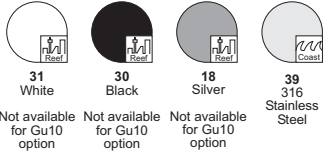

- 12V/230V Wall mounted luminaire
- The body is made in die-cast aluminium painted in three different colours or stainless steel (Grade 316)
- Available in a direct or indirect version and a direct and indirect version
- **Available for both 12V and 230V dichroic lamps**
- Can be installed on normally flammable surfaces
- Class 1
- IP 44