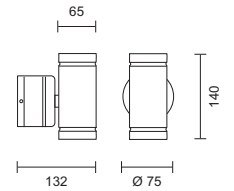

230V Wall mount up and downlighter

DY/5024 2 x 35W 230V Gu10