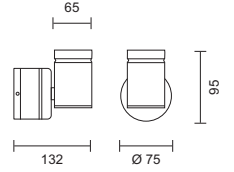

code lamp details

Wall mount up or downlighter

DY/5021 35W 12V Gu5.3

Includes integral transformer