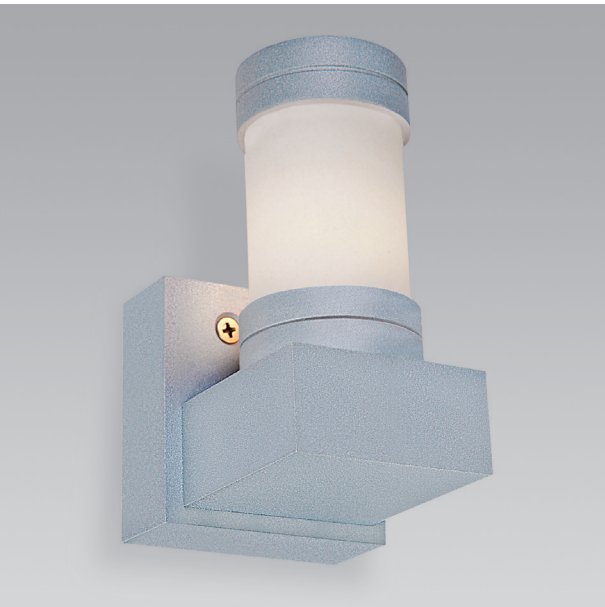

DEDE

DESCRIPTION

Body: Turned Aluminium
Diffuser: Frosted Glass

CODES

4452

COLOURS

European Grey

LAMP TYPE

Halogen G9
Max: 25W/220V/G9
Code: LA/8225/13

PLEASE NOTE: Image shown is the interior version

DODO

DESCRIPTION

Body: Turned Aluminium
Diffuser: Frosted Glass

CODES

4453

COLOURS

European Grey

LAMP TYPE

Halogen G9
Max: 25W/220V/G9
Code: LA/8225/13

STRIX

DESCRIPTION

Body: Turned Aluminium
Diffuser: Frosted Glass/Glass Inner

CODES

4450

COLOURS

European Grey

LAMP TYPE

Halogen G9
Max: 25W/220V/G9
Code: LA/8225/13

PLEASE NOTE: Image shown is the interior version