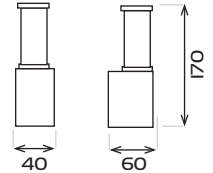

DEDE

DESCRIPTION

Body: Turned Aluminium
Diffuser: Frosted Glass

CODES

4452

COLOURS

European Grey

LAMP TYPE

Halogen G9
Max: 25W/220V/G9
Code: LA/8225/13

PLEASE NOTE: Image shown is the interior version

DODO

DESCRIPTION

Body: Turned Aluminium
Diffuser: Frosted Glass

CODES

4453

COLOURS

European Grey

LAMP TYPE

Halogen G9
Max: 25W/220V/G9
Code: LA/8225/13

STRIX

DESCRIPTION

Body: Turned Aluminium
Diffuser: Frosted Glass/Glass Inner

CODES

4450