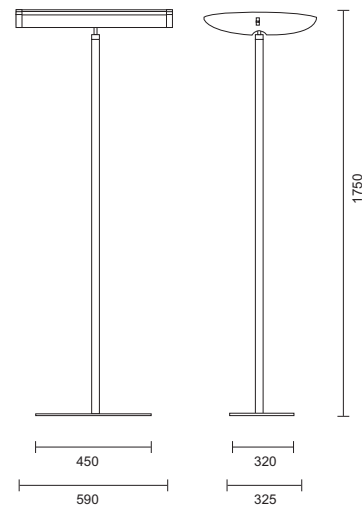

- Technical floor range
- The body and base are made in aluminium with a prismatic acrylic diffuser
- The Quorum and Forum range utilises 2G11 compact fluorescent lamps
- Can be installed on normally flammable surfaces
- Class 2
- IP 40

Forum - Headswitch

Quorum

Prismatic diffuser

50  
Silver

code lamp details

**Forum** floor lamp with headswitch.

**3750.50** 2 x 55W 230V 2G11

code lamp details