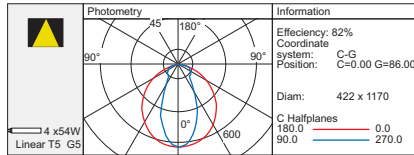

6 Light option (T5)

7840.654 6 x 54W 230V G5

Dimmable options

7840.654D 1-10V dimming

7840.654DD Digital dimming

Includes electronic ballast