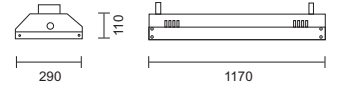

31
White

code lamp details

4 Light option (T5)

7840.454 4 x 54W 230V G5

Dimmable options

7840.454D 1-10V dimming

7840.454DD Digital dimming

Includes electronic ballast