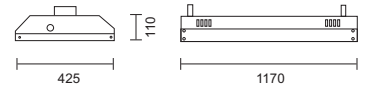

6 Light option (T5)

7840.654 6 x 54W 230V G5

Dimmable options

7840.654D 1-10V dimming

7840.654DD Digital dimming

Includes electronic ballast