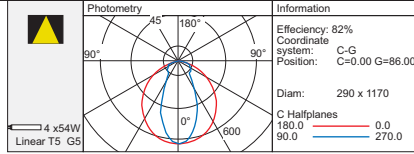

31
White

code lamp details

4 Light option (T5)

7840.454 4 x 54W 230V G5

Dimmable options

7840.454D 1-10V dimming

7840.454DD Digital dimming

Includes electronic ballast