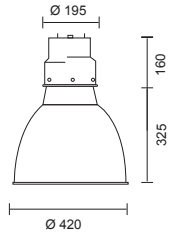

- Economic high bay
- The gear housing is made in anodised aluminium with a spun aluminium reflector (sold separately)
- It is available in 250 and 400 watt lamps for both metal halide and mercury vapour
- Can be installed on normally flammable surfaces
- Class 1
- IP20

51  
Silver

code lamp details

## Eco control gear

**7900.250MH** 250W MH+HPS E40**7900.400MH** 400W MH+HPS E40**7900.250MV** 250W MV E40**7900.400MV** 250W MV E40

Suspension cable not included

Ø420 Spun aluminium reflector

**XX/6216/01**