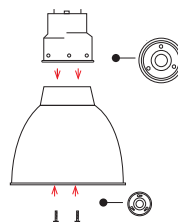

- Economic high bay
- The gear housing is made in anodised aluminium with a spun aluminium reflector (sold separately)
- It is available in 250 and 400 watt lamps for both metal halide and mercury vapour
- Can be installed on normally flammable surfaces
- Class 1
- IP20

## Eco control gear

**7900.250MH** 250W MH+HPS E40**7900.400MH** 400W MH+HPS E40**7900.250MV** 250W MV E40**7900.400MV** 250W MV E40

Suspension cable not included

Ø420 Spun aluminium reflector

**XX/6216/01**