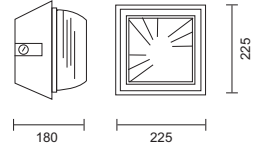

code lamp details

Spirit large

4406 MH/HPS 150W 230V E27
4426 MV 125W 230V E27