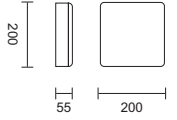

White

code lamp details

Square

4850 9W 230V G23

Includes integral electronic control gear and lamps

code lamp details

Round

4851 2 x 9W 230V G23