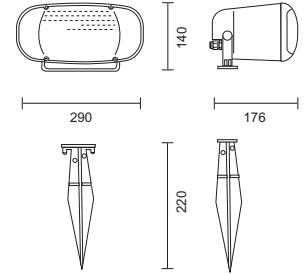

- 57W fluorescent floodlight
- Instant switching for high security
- 57W lamp included
- Suitable for both wall(fig.1a) and ground(fig.1b) application
- Garden spike included
- The body is made of injection moulded high resistant (850°) thermoplastic, and sealed with a silicon gasket and stainless steel screws. The Spike is made of high resistant thermoplastic
- The diffuser(screen) is made of shockproof polycarbonate with UV protection
- The ERCOLE also comes complete with cable gland M12.5(for cable from 4 to 7mm²)
- Includes electronic fluorescent gear
- Can be installed on normally flammable surfaces
- Class II
- IP 66

Fig. 1a

Fig. 1b

code lamp details

Ercole 300

IV/111002 57W 230V GX24q-5

Includes electronic gear and lamp

code lamp details

Ercole