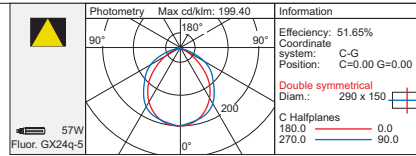

code lamp details

Ercole

IV/110602 26W 230V G24q-3

Includes electronic gear and lamp