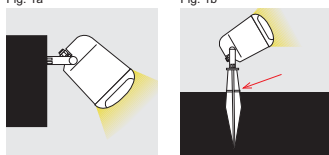

- 57W fluorescent floodlight
- Instant switching for high security
- 57W lamp included
- Suitable for both wall(fig.1a) and ground(fig.1b) application
- Garden spike included
- The body is made of injection moulded high resistant (850°) thermoplastic, and sealed with a silicon gasket and stainless steel screws. The Spike is made of high resistant thermoplastic
- The diffuser(screen) is made of shockproof polycarbonate with UV protection
- The ERCOLE also comes complete with cable gland M12.5(for cable from 4 to 7mm²)
- Includes electronic fluorescent gear
- Can be installed on normally flammable surfaces
- Class II
- IP 66

Fig. 1a

Fig. 1b