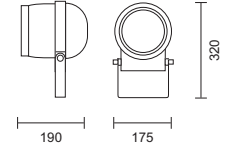

Emperora Palace - Kempton Park

- Adjustable floodlights for interior or exterior use
- The body is made from die-cast aluminium with an antirust pretreatment on coastal quality fitting and silver paint finish and black technopolymer cover, front ring with a tempered glass diffuser 4mm thick
- Cover fastened to main body by means of steel screws and silicon seal guarantees no dust or liquid infiltration
- High protection rating
- Comes complete with a 99.9% pure aluminium reflector and integral control gear
- Hood accessory available for directional light control
- Can be installed on normally flammable surfaces
- Class 1
- IP 66

Grey/
Black

code lamp details

Cyclope metal halide

IV/110110 70W 230V Rx7s

Includes 99.9% pure aluminium reflector and integral control gear

code lamp details

Cyclope metal halide

IV/110210 150W 230V Rx7s

Includes 99.9% pure aluminium reflector and integral control gear

Accessories

code details

Hood in painted black steel

IV/94-10743-30