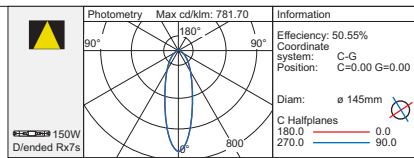

Accessories

code details

Hood in painted black steel

IV/94-10743-30