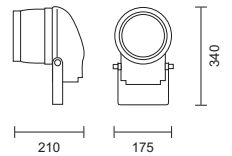

Emperora Palace - Kempton Park

- Adjustable floodlights for interior or exterior use
- The body is made from die-cast aluminium with an antirust pretreatment on coastal quality fitting and silver paint finish and black technopolymer cover, front ring with a tempered glass diffuser 4mm thick
- Cover fastened to main body by means of steel screws and silicon seal guarantees no dust or liquid infiltration
- High protection rating
- Comes complete with a 99.9% pure aluminium reflector and integral control gear
- Hood accessory available for directional light control
- Can be installed on normally flammable surfaces
- Class 1
- IP 66

Grey/
Black

code lamp details

Cyclope metal halide

IV/110110 70W 230V Rx7s

Includes 99.9% pure aluminium reflector and integral control gear

code lamp details

Cyclope metal halide

IV/110210 150W 230V Rx7s

Includes 99.9% pure aluminium reflector and integral control gear

Accessories

code details

Hood in painted black steel

IV/94-10743-30