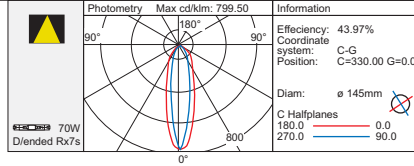

Grey/
Black

code lamp details

Cyclope metal halide

IV/110110 70W 230V Rx7s

Includes 99.9% pure aluminium reflector and integral control gear

code lamp details

Cyclope metal halide

IV/110210 150W 230V Rx7s