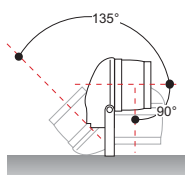

Emperora Palace - Kempton Park

- Adjustable floodlights for interior or exterior use
- The body is made from die-cast aluminium with an antirust pretreatment on coastal quality fitting and silver paint finish and black technopolymer cover, front ring with a tempered glass diffuser 4mm thick
- Cover fastened to main body by means of steel screws and silicon seal guarantees no dust or liquid infiltration
- High protection rating
- Comes complete with a 99.9% pure aluminium reflector and integral control gear
- Hood accessory available for directional light control
- Can be installed on normally flammable surfaces
- Class 1
- IP 66