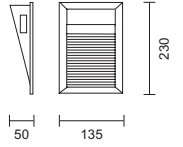

code lamp details
Narrow recessed LED footlight

4481 1.2W 230V

Integral LED controller