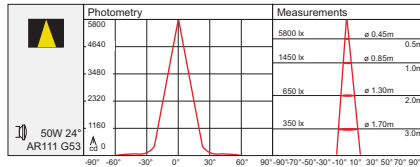

Remote transformer required

Accessories

code details weight

STR 50 dimmable safety transformer

7301 50VA 750grms

See transformers, gears and accessories

code details weight

TLC dimmable safety transformer