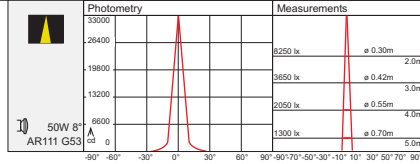

code lamp details

2 Light

3032 2 x 50W 12V G53

Remote transformer required