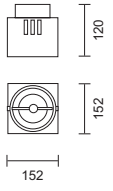

20
Metal

code lamp details

1 Light

3031 50W 12V G53

Remote transformer required

code lamp details

2 Light

3032 2 x 50W 12V G53