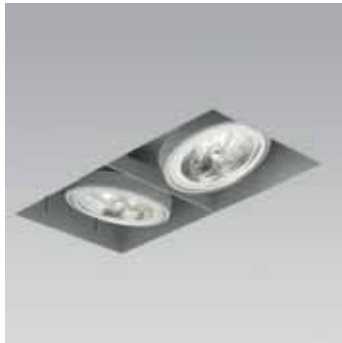

- Recessed rimless low voltage luminaire
- Body and base in metal
- Remote transformer required
- Available in various lamp configurations
- Can be installed on normally flammable surfaces
- Class 3
- IP 20

20
Metal

code lamp details

1 Light

3031 50W 12V G53

Remote transformer required

code lamp details

2 Light

3032 2 x 50W 12V G53