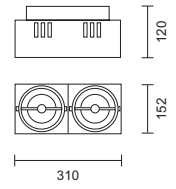

Remote transformer required

Accessories

code details weight

STR 50 dimmable safety transformer

7301 50VA 750grms

See transformers, gears and accessories

code details weight

TLC dimmable safety transformer