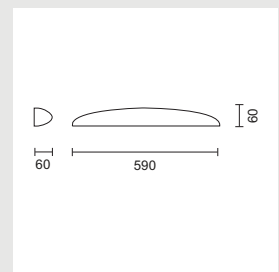

TUSH 4

Cast aluminium body with glass diffuser.

9274/05

Nat. Anodised 4 x 40W/230V/E14

E' MIRRO

Plastic body with opal plastic diffuser. Includes lamp.

7050/31

White 13W/230V/G5