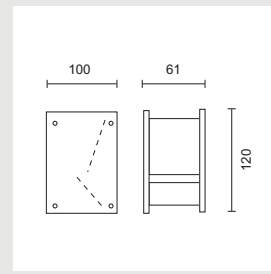

FORTE 2

Turned aluminium body.

9233

☐ Nat. Anodised

100W/230V/R7s