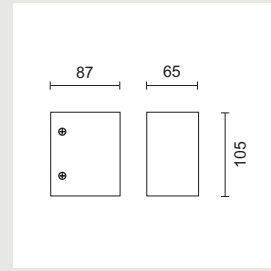

FORTE 1

Turned aluminium body.

9232

☐ Nat. Anodised

50W/230V/Gu10