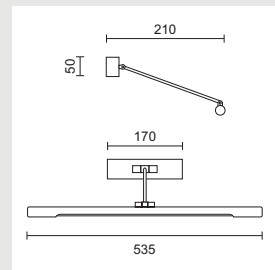

ANNA

Metal body with aluminium diffuser. Includes transformer.

9285

- ☐ Satin Nickel

2 x 20W/12V/G4