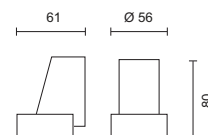

VENO 1

Turned aluminium body.

9234 ☐ Nat. Anodised 50W/230V/Gu10