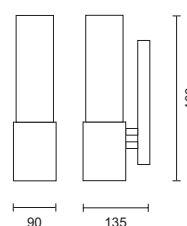

LORD "0"

Aluminium body with perspex diffuser.

9332/03 ☐ Aluminium 60W/230V/E27