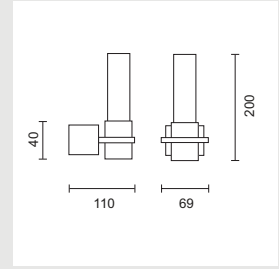

Turned aluminium body with frosted glass diffuser.

9244

Aluminium

60W/230V/E14

LIBET 2

Turned aluminium body with frosted glass diffuser.

9245

Aluminium