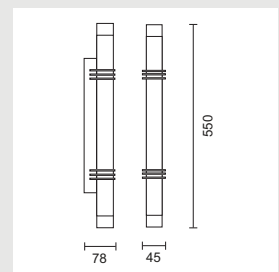

TUSH 4

Cast aluminium body with glass diffuser.

9274/05

☐ Nat. Anodised 4 x 40W/230V/E14