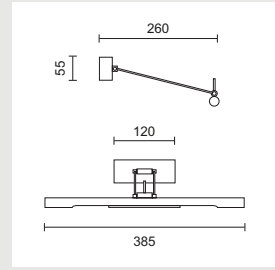

LIVIA

Metal body with aluminium diffuser. Includes lamp and ballast.

9283

- ☐ Satin Nickel

16W/230V/T4