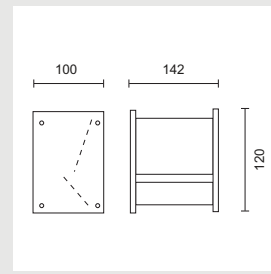

50W/230V/Gu10

FORTE 2

Turned aluminium body.

9233

Nat. Anodised

100W/230V/R7s

FRISK TWICE

Turned aluminium body with glass diffuser. Sealed with stainless steel allen type screws.