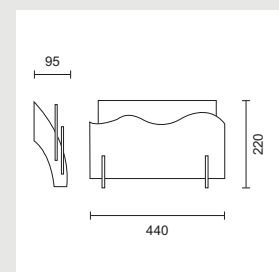

5208/1861

Matt Chrome

150W/230V/R7s

ILVA

Metal base with frosted glass diffuser.

5221/1861

Matt Chrome

150W/230V/R7s