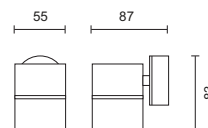

NELLO BI

Turned aluminium body with clear glass diffuser.

9237 Nat. Anodised 2 x 35W/230V/Gu10

FRESH BI

Turned aluminium body with clear glass diffuser.

9238/03 Aluminium 35W/230V/Gu10

VENO 1

Turned aluminium body.