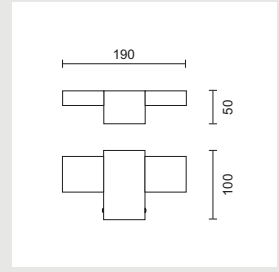

PUNTO

Turned aluminium body with metal base.

9343/03

☐ Aluminium

2 x 25W/230V/G9

LIBET 1

Turned aluminium body with frosted glass diffuser.

9244

☐ Aluminium

60W/230V/E14