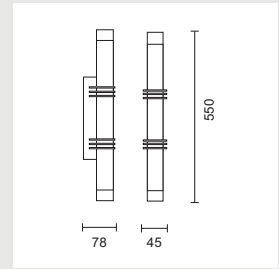

TUSH 2

Cast aluminium body with glass diffuser.

9269/05

Nat. Anodised 2 x 40W/230V/E14

TUSH 3

Cast aluminium body with glass diffuser.

9273/05

Nat. Anodised 3 x 40W/230V/E14