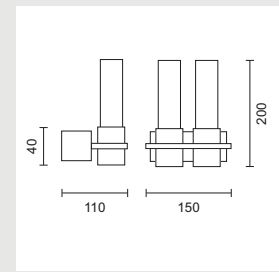

LIBET 2

Turned aluminium body with frosted glass diffuser.

9245

☐ Aluminium

2 x 60W/230V/E14

ALCEO

Metal base with frosted glass diffuser.

5205/1861

☐ Matt Chrome

150W/230V/R7s