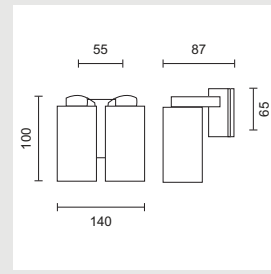

9257

Nat. Anodised

2 x 35W/230V/Gu10

NELLO UP

Turned aluminium body with clear glass diffuser.

9236

Nat. Anodised

2 x 35W/230V/Gu10