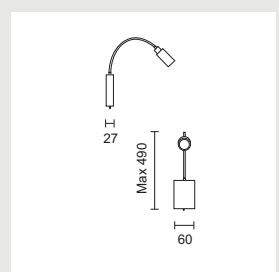

RADISSON

Chromed metal base and aluminium lamphead with gooseneck arm. Includes LED ballast

RPE/R52

☐ Chrome 1W/12V/LED