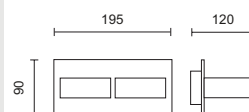

APAIR

Aluminium body and base with frosted glass diffuser.

9334/03 ☐ Aluminium 2 x 25W/230V/G9