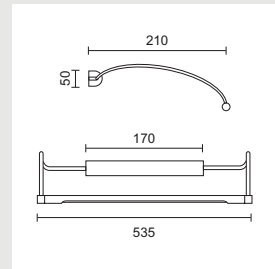

9282

- Satin Nickel

2 x 20W/12V/G4

LIVIA

Metal body with aluminium diffuser. Includes lamp and ballast.

9283

- Satin Nickel

16W/230V/T4