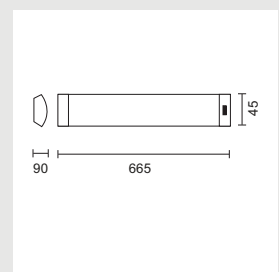

PICASSO

Plastic body and diffuser. Includes Lamp.

7046/50

☐ Silver 18W/230V/G13