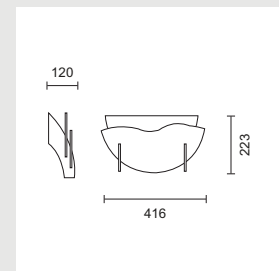

ILVA

Metal base with frosted glass diffuser.

5221/1861

☐ Matt Chrome

150W/230V/R7s