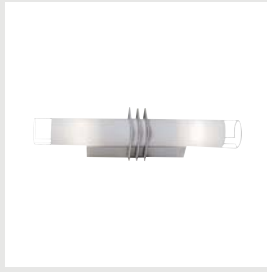

BYTIME

Base and body in metal with cotton shade and aluminium LED bedside lamp. Dimmable on the the E27 side. Includes integral LED ballast and adjustable arm.

9296/50

Satin Chrome

60W/230V/E27
1W Led

DELICE

50W/230V/Gu10

FORTE 2

Turned aluminium body.

9233

Nat. Anodised

100W/230V/R7s

FRISK TWICE

Turned aluminium body with glass diffuser. Sealed with stainless steel allen type screws.

Turned aluminium body with frosted glass diffuser.

9244

Aluminium

60W/230V/E14

LIBET 2

Turned aluminium body with frosted glass diffuser.

9245

Aluminium

5208/1861

Matt Chrome

150W/230V/R7s

ILVA

Metal base with frosted glass diffuser.

5221/1861

Matt Chrome

150W/230V/R7s