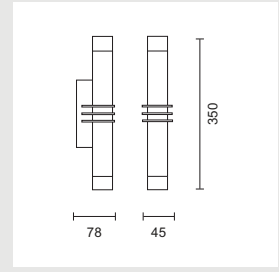

TUSH 2

Cast aluminium body with glass diffuser.

9269/05

☐ Nat. Anodised 2 x 40W/230V/E14