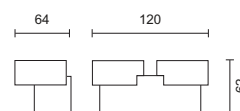

VENO 2

Turned aluminium body.

9235 ☐ Nat. Anodised 2 x 35W/230V/Gu10