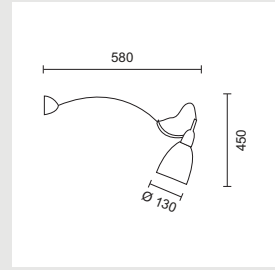

SELENA

Metal body with aluminium diffuser. Includes transformer.

9282

- ☐ Satin Nickel

2 x 20W/12V/G4