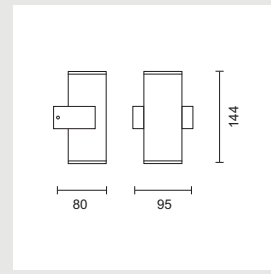

FRISK TWICE

Turned aluminium body with glass diffuser. Sealed with stainless steel allen type screws.

9257

☐ Nat. Anodised

2 x 35W/230V/Gu10