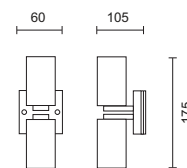

NELLO BI

Turned aluminium body with clear glass diffuser.

9237 ☐ Nat. Anodised 2 x 35W/230V/Gu10