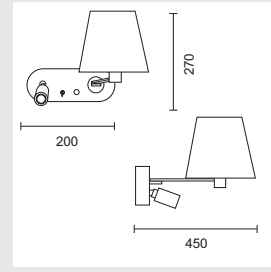

BYTIME

Base and body in metal with cotton shade and aluminium LED bedside lamp. Dimmable on the the E27 side. Includes integral LED ballast and adjustable arm.

9296/50

Satin Chrome

60W/230V/E27
1W Led

DELICE