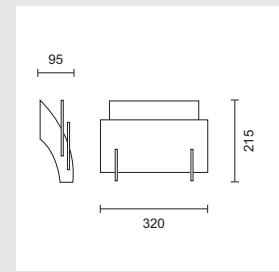

ALFEO

Metal base with frosted glass diffuser.

5208/1861

☐ Matt Chrome

150W/230V/R7s