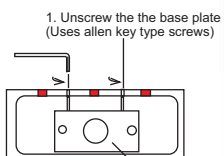

MINI MAL

DESCRIPTION

Body: Turned Aluminium
Wall base: Metal

LEDs included

CODES

9333

COLOURS

03 Aluminium

LAMP TYPE

LED Technology
Max: 3 x 0.15W/220V

INSTALLATION

1. Unscrew the the base plate
(Uses allen key type screws)

2. Connect base plate to wall
and re-attach allen key screws