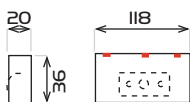

INSTALLATION

1. Unscrew the the base plate
(Uses allen key type screws)

2. Connect base plate to wall
and re-attach allen key screws