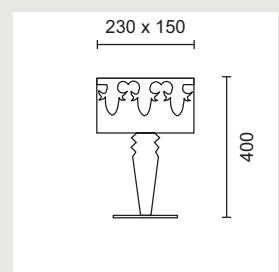

ROYAL TABLE SMALL

Table lamp with chrome metal base.

8517

☒ Black/White

60W/230V/E27