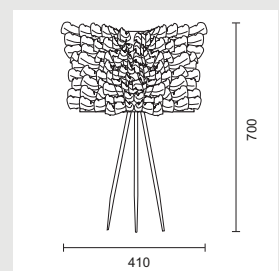

ROYAL BEDSIDE

Table lamp with chrome metal base.

8516

☒ Black/White

60W/230V/E27