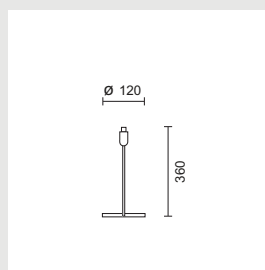

LOOP DRUM

100% Wool outer and nylon sailcloth inner shade.

8652 ☐ White

Available Bases:
Minima Base 30
Minima Base 50

BIGOLI SMALL

Tubular mesh shade.

8642 ☐ White

Available Bases:
Minima Base 30
Minima Base 50

BIGOLI LARGE

Tubular mesh shade.

8641 ☐ White

Available Bases:
Minima Base 30
Minima Base 50

TRUMPET BASE

Metal base used with shades.

8709 ☐ Chrome
8710 ☐ White

100W/230V/E27
100W/230V/E27

MULTI BASE

Metal body used with shades.

8697 ☐ Glass Base
8698 ☐ Walnut Base

60W/230V/E14
60W/230V/E14

MINIMA BASE 30

Metal body and base used with shades.

8645 ☐ Matt Chrome 60W/230V/E14