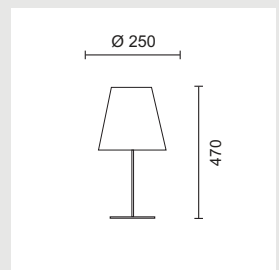

TAO LARGE

Table lamp with chrome base.

8504

☐ Silver Shade

60W/230V/E27