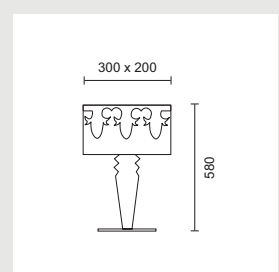

60W/230V/E27

ROYAL TABLE SMALL

Table lamp with chrome metal base.

8517

Black/White

60W/230V/E27

ROYAL TABLE LARGE

Table lamp with chrome metal base.