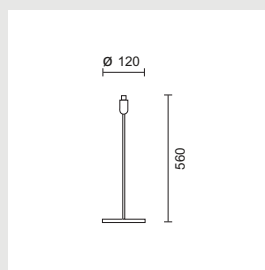

MULTI BASE

Metal body used with shades.

8697 ☐ Glass Base
8698 ☐ Walnut Base

60W/230V/E14
60W/230V/E14

MINIMA BASE 30

Metal body and base used with shades.

8645 ☐ Matt Chrome 60W/230V/E14