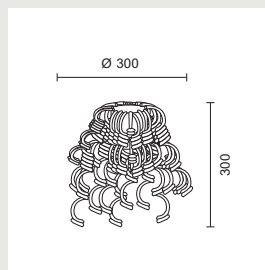

LOOP DRUM

100% Wool outer and nylon sailcloth inner shade.

8652 White

Available Bases:
Minima Base 30
Minima Base 50

BIGOLI SMALL

Tubular mesh shade.

8642 White

Available Bases:
Minima Base 30
Minima Base 50