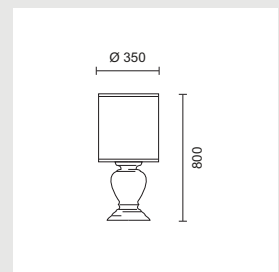

PLUME TABLE

White feather shade with black metal base.

8526

☐ White

40W/230V/E27