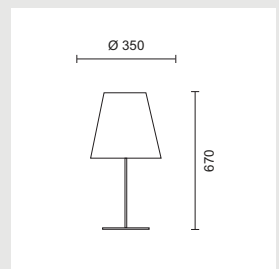

PASTOR SMALL

Chrome metal base with cotton shade.

8506

☐ Beige

60W/230V/E27