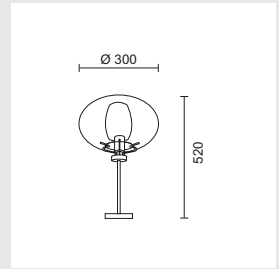

8761.031
8761.033
8761.037

- White
- Red
- Blue

40W/230V/E14
40W/230V/E14
40W/230V/E14

DOUBLE SMALL
Metal body and base with clear glass outer and opal glass inner shade.

8656

- Chrome

40W/230V/E14

DOUBLE LARGE
Metal body and base with clear glass outer and opal glass inner shade.