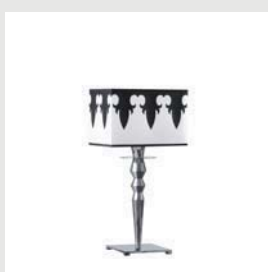

GATHAY TABLE

Table fitting with glass shade and white pleated cotton inner shade.

8537/325 Ø330
8537/440 Ø430

1 x 60W/230V/E27
3 x 40W/230V/E14

LIFE TABLE

Shade and body in painted aluminium.

8533/31 Ø 400
8533/30 Ø 400

White
 Black

60W/230V/E27
60W/230V/E27

BIZARRE

Aluminium body and base with silver trim shade.

8511

White Shade

60W/230V/E27

PLUME TABLE

White feather shade with black metal base.

8526

White

40W/230V/E27

ROYAL BEDSIDE

Table lamp with chrome metal base.

8516

Black/White

60W/230V/E27

ROYAL TABLE SMALL

Table lamp with chrome metal base.

8517

Black/White

60W/230V/E27

ROYAL TABLE LARGE

Table lamp with chrome metal base.