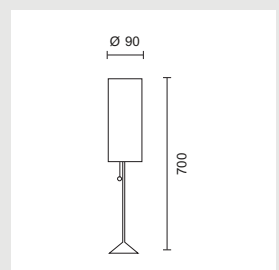

PRINCE
Base and body in chromed metal with an acrylic shade. Concealed switch.

8528

- ☐ Clear

60W/230V/E27