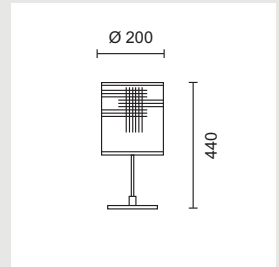

TAO SMALL

Table lamp with chrome base.

8503

☐ Silver Shade

60W/230V/E27