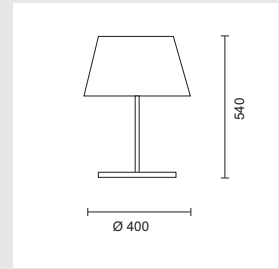

LIFE TABLE

Shade and body in painted aluminium.

8533/31 Ø 400
8533/30 Ø 400

☐ White
☒ Black

60W/230V/E27
60W/230V/E27

BIZARRE

Aluminium body and base with silver trim shade.

8511

☐ White Shade

60W/230V/E27