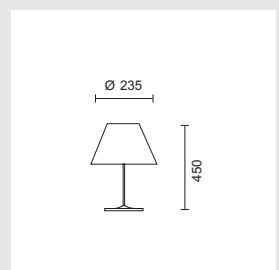

PASTOR LARGE

Chrome metal base with cotton shade.

8507

☐ Beige

60W/230V/E27