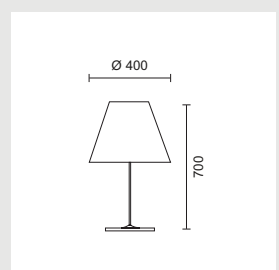

Chrome metal base with cotton shade.

8507

Beige

60W/230V/E27

AZZO SMALL
Table lamp with chrome base.

8513 White 60W/230V/E27

IP 20

Ø 370
780