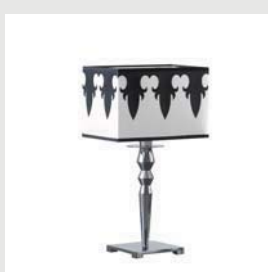

White
 Black

60W/230V/E27
60W/230V/E27

BIZARRE

Aluminium body and base with silver trim shade.

8511

White Shade

60W/230V/E27

PLUME TABLE

White feather shade with black metal base.

8526

White

40W/230V/E27

ROYAL BEDSIDE

Table lamp with chrome metal base.

8516

Black/White

60W/230V/E27

ROYAL TABLE SMALL

Table lamp with chrome metal base.

8517

Black/White

60W/230V/E27

ROYAL TABLE LARGE

Table lamp with chrome metal base.

8519

Black/White

60W/230V/E27

HOOPLA SMALL

Chrome metal base with silver sequin shade.

8508

Silver Shade

60W/230V/E27