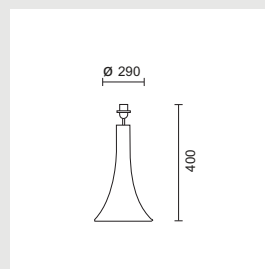

BIGOLI LARGE

Tubular mesh shade.

8641 White

Available Bases:
Minima Base 30
Minima Base 50

TRUMPET BASE

Metal base used with shades.

8709 Chrome
8710 White

100W/230V/E27
100W/230V/E27