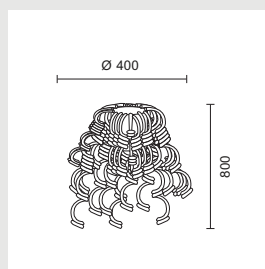

LOOP DRUM

100% Wool outer and nylon sailcloth inner shade.

8652 ☐ White

Available Bases:
Minima Base 30
Minima Base 50

BIGOLI SMALL

Tubular mesh shade.

8642 ☐ White

Available Bases:
Minima Base 30
Minima Base 50

BIGOLI LARGE

Tubular mesh shade.

8641 ☐ White

Available Bases:
Minima Base 30
Minima Base 50

TRUMPET BASE

Metal base used with shades.

8709 ☐ Chrome
8710 ☐ White

100W/230V/E27
100W/230V/E27

MULTI BASE

Metal body used with shades.

8697 ☐ Glass Base
8698 ☐ Walnut Base

60W/230V/E14
60W/230V/E14

MINIMA BASE 30

Metal body and base used with shades.

8645 ☐ Matt Chrome 60W/230V/E14