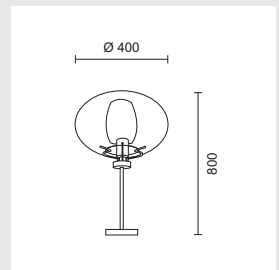

MADRID
Metal body and base with opal glass shade.

8682

- ☐ Chrome

2 x 40W/230V/E14