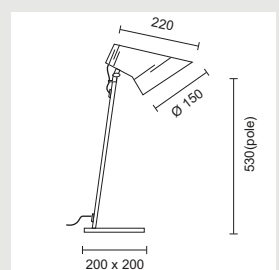

TU/135281*G
TU/135282*G

- Black Base
- Grey Base

60W/230/E27
60W/230/E27

PRINCE
Base and body in chromed metal with an acrylic shade. Concealed switch.

8528

- Clear

60W/230V/E27

MITO
Polished aluminium body and base with an aluminium or white crystal shade.