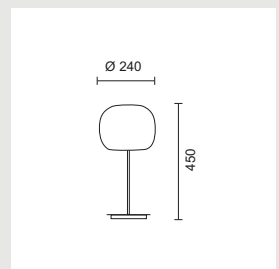

JAPAN
Painted metal body and base with a white cotton shade.

TU/135281*G
TU/135282*G

- ☒ Black Base
- ☐ Grey Base

60W/230/E27
60W/230/E27