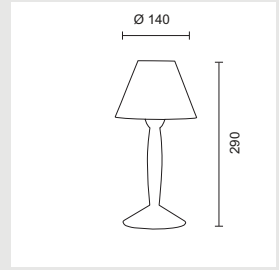

DOUBLE SMALL
Metal body and base with clear glass outer and opal glass inner shade.

8656

- ☐ Chrome

40W/230V/E14