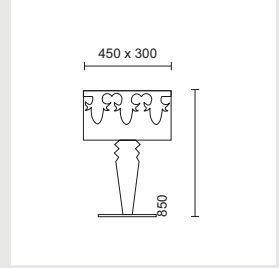

HOOPLA SMALL

Chrome metal base with silver sequin shade.

8508

☐ Silver Shade

60W/230V/E27