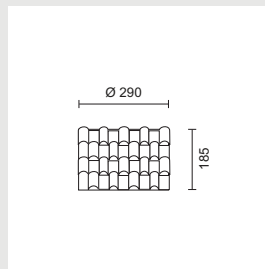

BIGOLI SMALL

Tubular mesh shade.

8642 ☐ White

Available Bases:
Minima Base 30
Minima Base 50