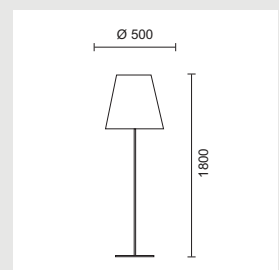

PLANDA

Large floor lamp with PVC tilting shade and painted metal body.

8538/30
8538/31
8538/32

- ☒ Black
- ☐ White
- ☐ Red

100W/230V/E27

LIFE FLOOR

Shade and body in painted aluminium.

8532/31 Ø 400
8532/30 Ø 400

- ☐ White
- ☒ Black

100W/230V/E27
100W/230V/E27

PLUME FLOOR

White feather shade with black metal base.

8525

- ☐ White

40W/230V/E27

ROYAL

Floor lamp with black/white shade and chrome base.

8520

- ☒ Black/White

60W/230V/E27

RADA

Floor lamp with black shade and base.

8510

- ☒ Black

100W/230V/E27

TAO

Floor lamp with silver shade and chrome base.

8502

- ☐ Silver Shade

100W/230V/E27