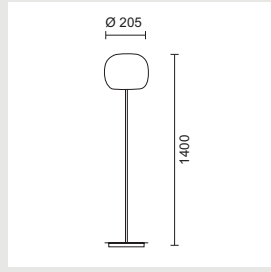

MANY MANY HOLES

Acrylic felt shade.

8793

- ☐ White

Available Bases:
Tripod Base
Minima Base