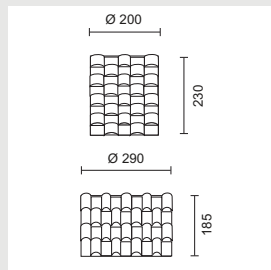

## LOOP SMALL

100% Wool outer and nylon sailcloth inner shade.

8648 Small  
8652 Drum

- White

*Available Bases:*  
Minima Base