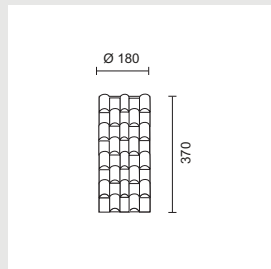

## LOOP SMALL

100% Wool outer and nylon sailcloth inner shade.

8648 Small  
8652 Drum

- White

*Available Bases:*  
Minima Base

## LOOP LARGE

100% Wool outer and nylon sailcloth inner shade.

8649

- White

*Available Bases:*  
Minima Base