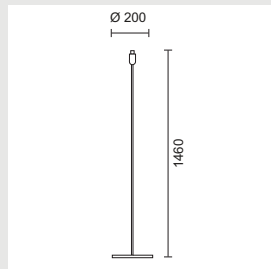

SEVILLA

Metal body and base with glass shade.

8696/30
8696/80
8696/64

- ☐ Black
- ☐ Orange
- ☐ Opal

40W/230V/E14
40W/230V/E14
40W/230V/E14

MANY MANY HOLES

Acrylic felt shade.

8793

- ☐ White

Available Bases:
Tripod Base
Minima Base

BIGOLI

Tubular mesh shade.

8642

- ☐ White

Available Bases:
Minima Base

LOOP SMALL

100% Wool outer and nylon sailcloth inner shade.

8648 Small
8652 Drum

- ☐ White

Available Bases:
Minima Base

LOOP LARGE

100% Wool outer and nylon sailcloth inner shade.

8649

- ☐ White

Available Bases:
Minima Base

MINIMA BASE

Metal body and base.

8643

- ☐ Matt Chrome

100W/230V/E27