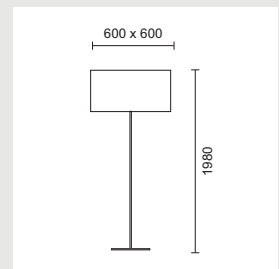

TAO

Floor lamp with silver shade and chrome base.

8502

- ☐ Silver Shade

100W/230V/E27