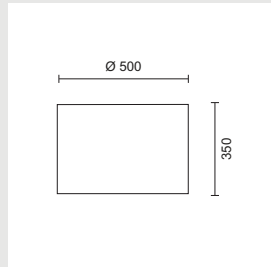

BIGOLI

Tubular mesh shade.

8642

- ☐ White

Available Bases:
Minima Base