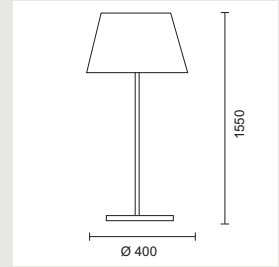

## PLANDA

Large floor lamp with PVC tilting shade and painted metal body.

8538/30  
8538/31  
8538/32

- Black
- White
- Red

100W/230V/E27

## LIFE FLOOR

Shade and body in painted aluminium.

8532/31 Ø 400  
8532/30 Ø 400

- White
- Black

100W/230V/E27  
100W/230V/E27