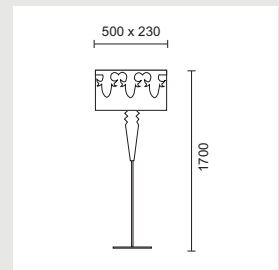

RADA

Floor lamp with black shade and base.

8510

- ☒ Black

100W/230V/E27