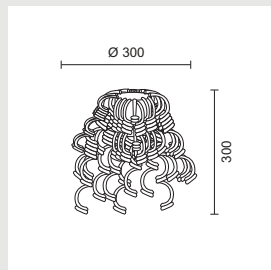

LOOP SMALL

100% Wool outer and nylon sailcloth inner shade.

8648 Small
8652 Drum

- ☐ White

Available Bases:
Minima Base