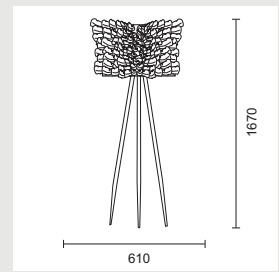

ROYAL

Floor lamp with black/white shade and chrome base.

8520

- ☒ Black/White

60W/230V/E27