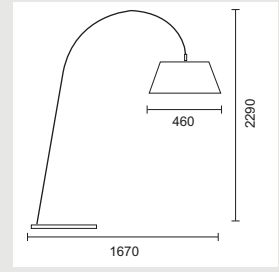

## PLANDA

Large floor lamp with PVC tilting shade and painted metal body.

8538/30  
8538/31  
8538/32

- Black
- White
- Red

100W/230V/E27