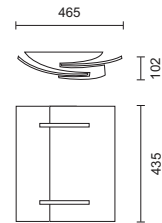

ALCEO

Metal base with frosted glass shade.

5206/1861

☐ Matt Chrome

150W/230V/R7s