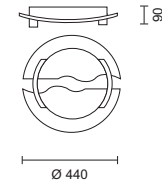

INTER SMALL

Painted metal base with opal glass diffuser.

8886/5061

☐ Silver

40W/230V/G9