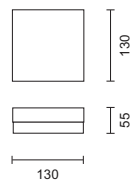

DALI 4

Aluminium base with frosted glass diffuser.

9364/03

☐ Aluminium

4 x 25W/230V/G9

ALCEO

Metal base with frosted glass shade.

5203/1861

☐ Matt Chrome

150W/230V/R7s

ALCEO

Metal base with frosted glass shade.

5206/1861

☐ Matt Chrome

150W/230V/R7s

INTER SMALL

Painted metal base with opal glass diffuser.

8886/5061

☐ Silver

40W/230V/G9

INTER LARGE

Painted metal base with opal glass diffuser.

8887/5061

☐ Silver

2 x 60W/230V/E14

MILAN SMALL

Painted metal base with opal glass diffuser.

8884/5061

☐ Silver

40W/230V/G9