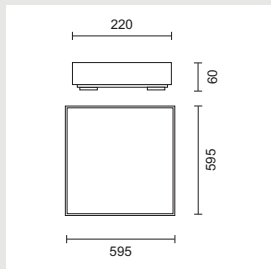

MINU

Extruded aluminium structure with opal polycarbonate diffuser.

CI/MNU24QA ☐ Aluminium 4 x 24W/230V/G5