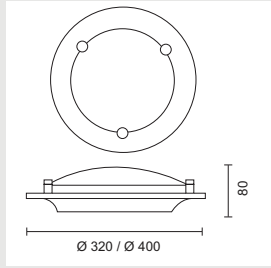

**DEEP FROST SQUARE**

Ceiling fitting in frosted glass with a metal base.

9423.300 320 x 320  Frosted  
9423.400 400 x 400  Frosted

60W/230V/E14  
2 x 60W/230V/E14

**DEEP FROST ROUND**

Ceiling fitting in frosted glass with a metal base.

9424.300 Ø 320  Frosted  
9424.400 Ø 400  Frosted

60W/230V/E14  
2 x 60W/230V/E14

**BAMBOO**

Aluminium and bamboo frame with opal glass shade.

8720.5  Opal Shade 3 x 60W/230V/E14

**MINU**

Extruded aluminium structure with opal polycarbonate diffuser.