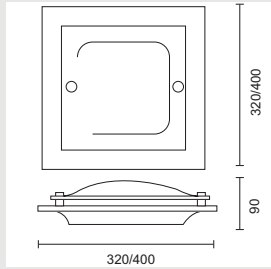

**DEEP FROST SQUARE**

Ceiling fitting in frosted glass with a metal base.

9423.300 320 x 320  Frosted  
9423.400 400 x 400  Frosted

60W/230V/E14  
2 x 60W/230V/E14

**DEEP FROST ROUND**

Ceiling fitting in frosted glass with a metal base.

9424.300 Ø 320  Frosted  
9424.400 Ø 400  Frosted

60W/230V/E14  
2 x 60W/230V/E14

**BAMBOO**

Aluminium and bamboo frame with opal glass shade.

8720.5  Opal Shade 3 x 60W/230V/E14

**MINU**

Extruded aluminium structure with opal polycarbonate diffuser.