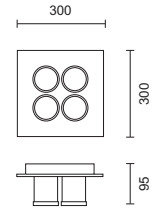

ALCEO

Metal base with frosted glass shade.

5203/1861

☐ Matt Chrome

150W/230V/R7s