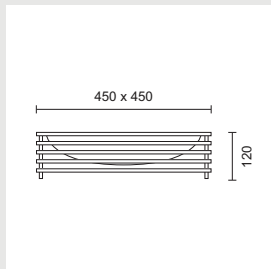

**DEEP FROST SQUARE**

Ceiling fitting in frosted glass with a metal base.

9423.300 320 x 320  Frosted  
9423.400 400 x 400  Frosted

60W/230V/E14  
2 x 60W/230V/E14

**DEEP FROST ROUND**

Ceiling fitting in frosted glass with a metal base.

9424.300 Ø 320  Frosted  
9424.400 Ø 400  Frosted

60W/230V/E14  
2 x 60W/230V/E14

**BAMBOO**

Aluminium and bamboo frame with opal glass shade.

8720.5  Opal Shade 3 x 60W/230V/E14

**MINU**

Extruded aluminium structure with opal polycarbonate diffuser.