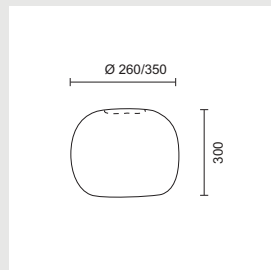

**DEEP FROST SQUARE**

Ceiling fitting in frosted glass with a metal base.

9423.300 320 x 320  Frosted  
9423.400 400 x 400  Frosted

60W/230V/E14  
2 x 60W/230V/E14

**DEEP FROST ROUND**

Ceiling fitting in frosted glass with a metal base.

9424.300 Ø 320  Frosted  
9424.400 Ø 400  Frosted

60W/230V/E14  
2 x 60W/230V/E14

**BAMBOO**

Aluminium and bamboo frame with opal glass shade.

8720.5  Opal Shade 3 x 60W/230V/E14

**MINU**

Extruded aluminium structure with opal polycarbonate diffuser.

CI/MNU24QA  Aluminium 4 x 24W/230V/G5

**MADRID**

Metal base with an opal glass shade.

8679 Ø260  Opal  
8780 Ø350  Opal 2 x 60W/230V/E14

**DALI 1**

Aluminium base with frosted glass diffuser.

9363/03  Aluminium 25W/230V/G9