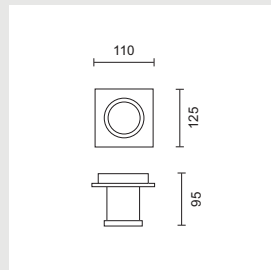

DALI 1

Aluminium base with frosted glass diffuser.

9363/03 ☐ Aluminium 25W/230V/G9