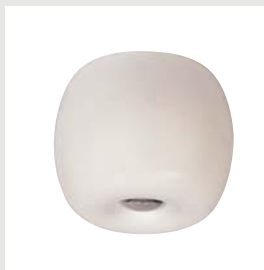

MINU

Extruded aluminium structure with opal polycarbonate diffuser.

CI/MNU24QA ☐ Aluminium 4 x 24W/230V/G5