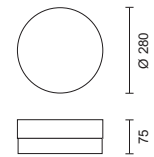

MILAN SMALL

Painted metal base with opal glass diffuser.

8884/5061

☐ Silver

40W/230V/G9